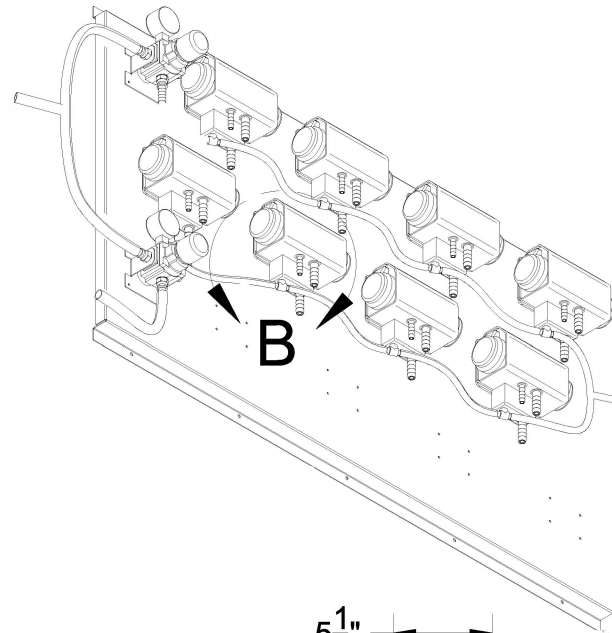

DETAIL B
SCALE 1:5

SCALE: 1:10

SHEET: 1/1

THIS DRAWING IS THE PROPERTY OF STS TECHNOLOGIES AND SHOULD NOT BE USED OR RECREATED WITHOUT WRITTEN CONSENT FROM STS TECHNOLOGIES.

SYRUP PUMP PANEL DETAIL

DATE: 5/21/2020

DRAWN BY: SK

LEGEND AND NOTES

- SYRUP PANEL MUST BE LOCATED WITHIN 6' OF SODA RACK

STS Technologies, LLC