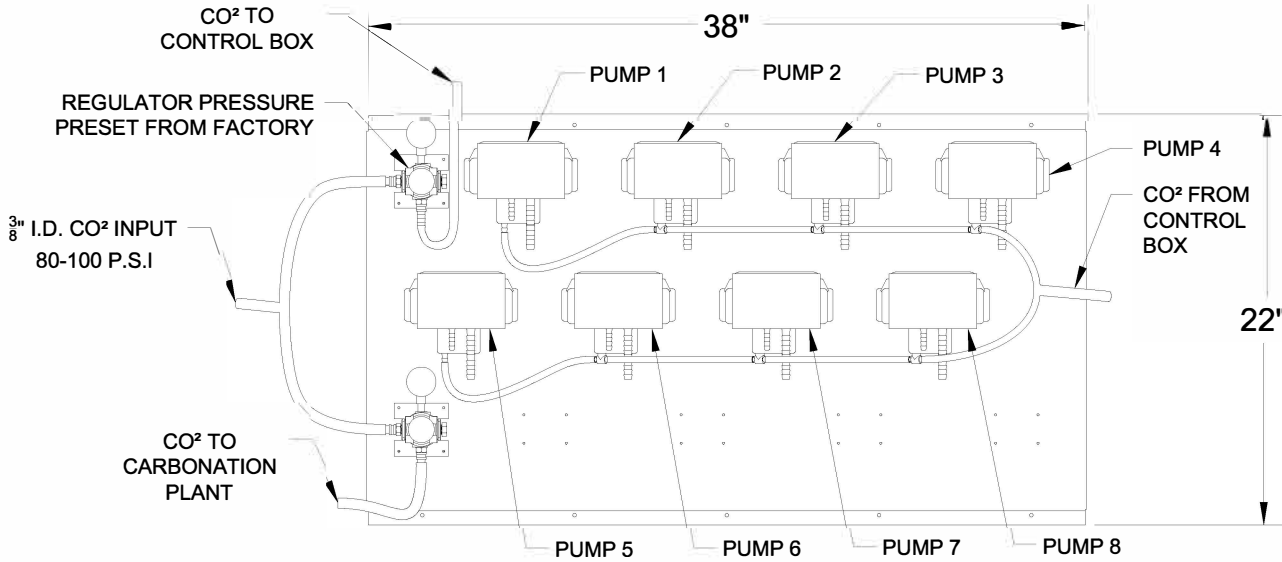

DETAIL B
SCALE 1:5

SCALE: 1:10

SHEET: 1/1

THIS DRAWING IS THE PROPERTY OF STS TECHNOLOGIES AND SHOULD NOT BE USED OR RECREATED WITHOUT WRITTEN CONSENT FROM STS TECHNOLOGIES.

SYRUP PUMP PANEL DETAIL

DATE: 5/21/2020

DRAWN BY: SK

LEGEND AND NOTES

- SYRUP PANEL MUST BE LOCATED WITHIN 6' OF SODA RACK

STS Technologies, LLC